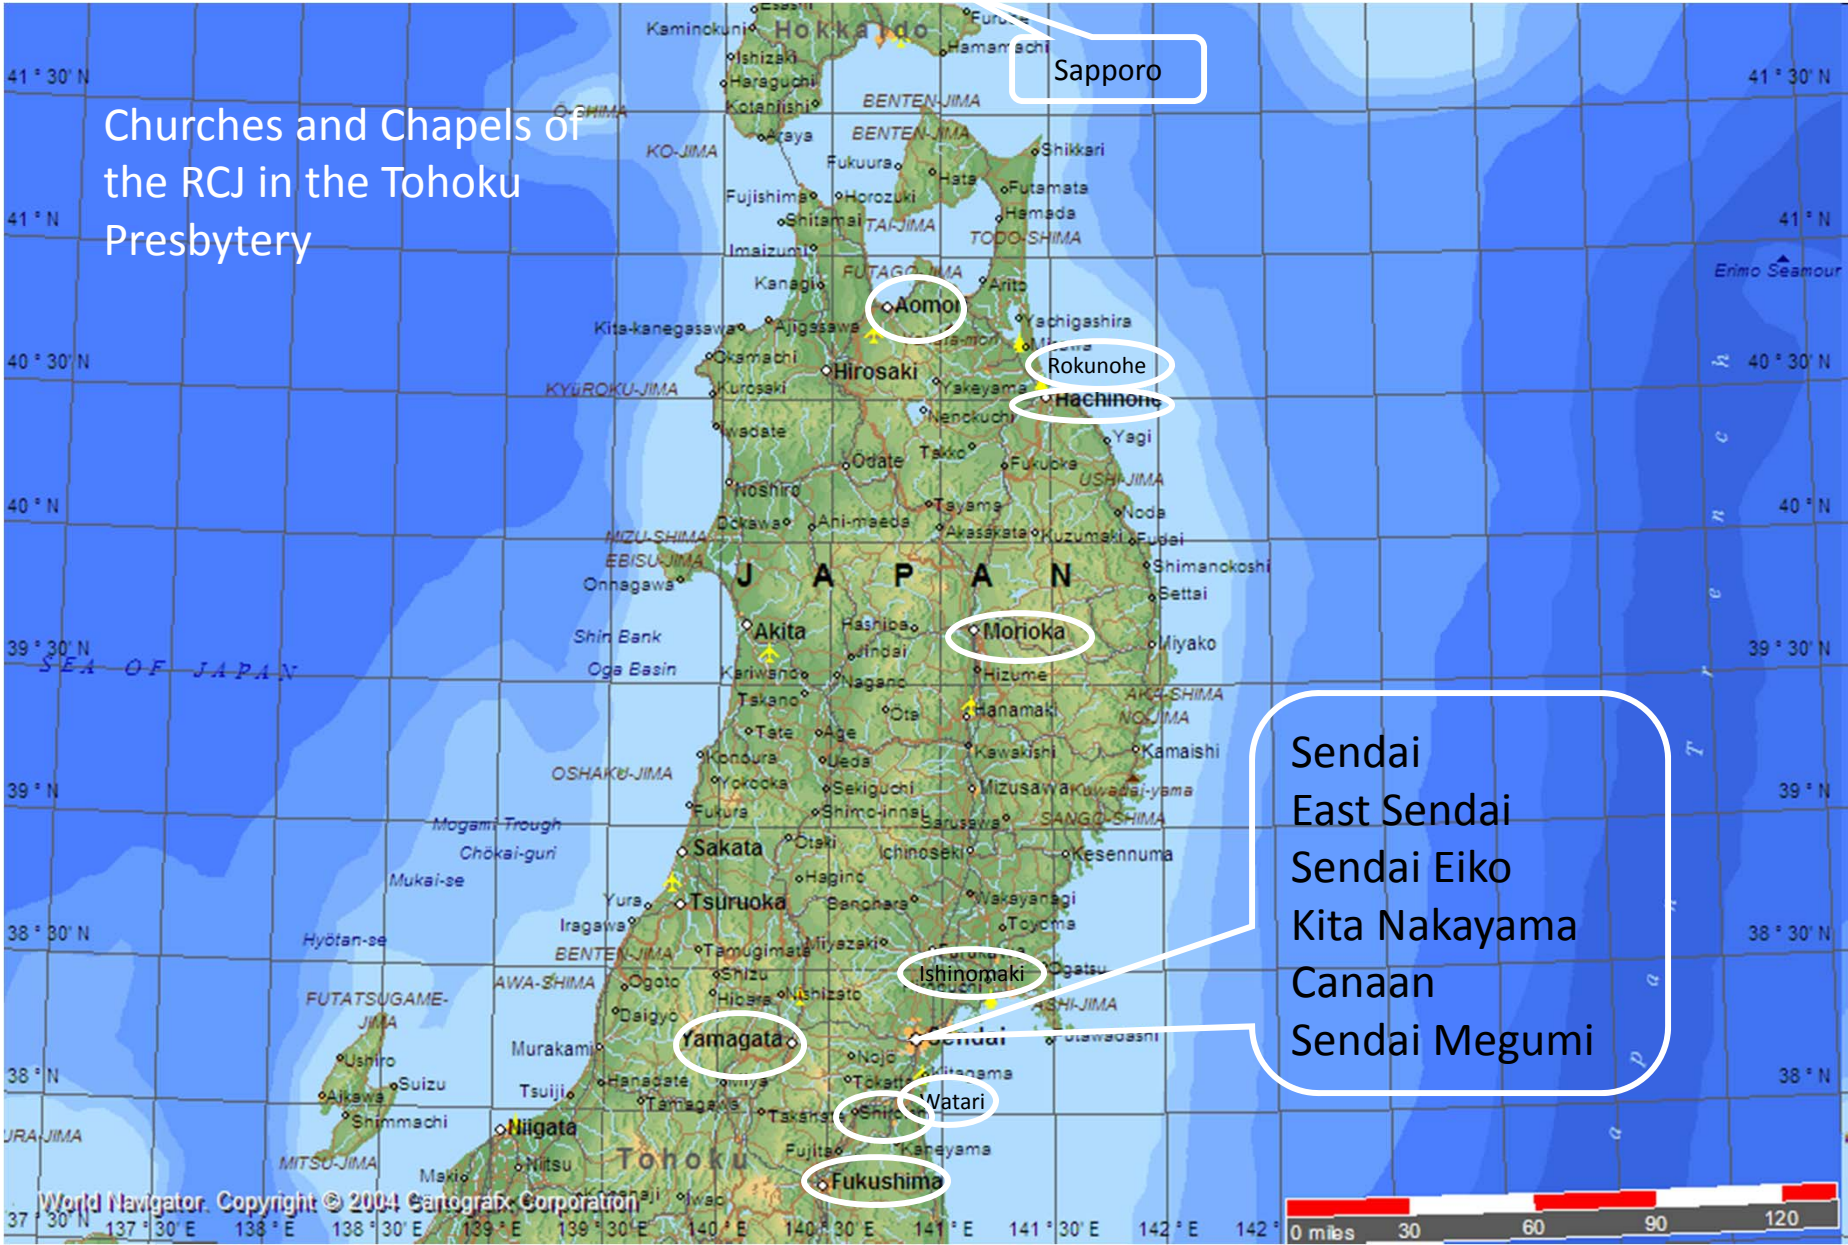

Churches and Chapels of  
the RCJ in the Tohoku  
Presbytery

Sapporo

Aomori

Rokunohe

Hachinone

Morioka

Sendai  
East Sendai  
Sendai Eiko  
Kita Nakayama  
Canaan  
Sendai Megumi

Yamagata

Ishinomaki

Vatari

Fukushima